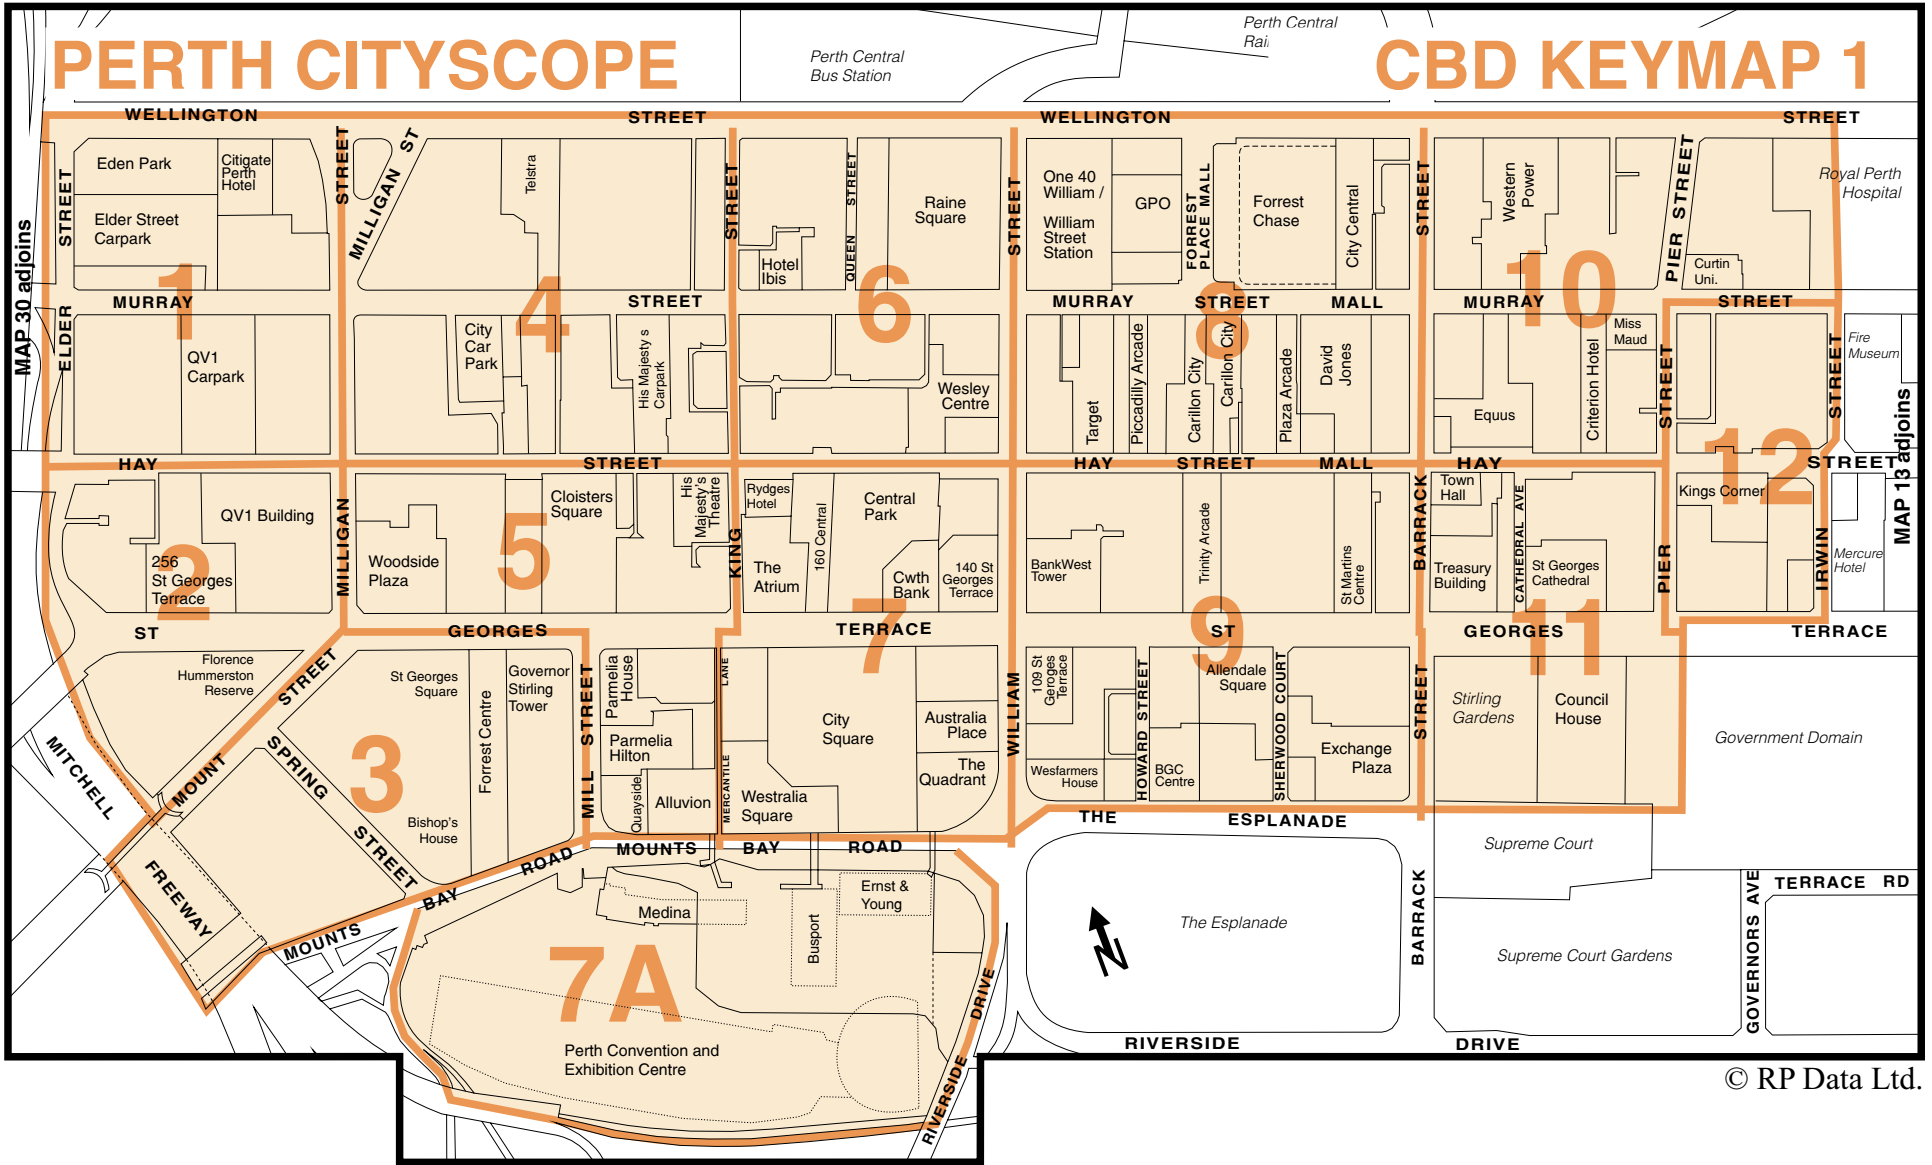

# PERTH CITYSCOPE

# CBD KEYMAP 1

Perth Central Bus Station  
Perth Central Rai.

# CBD KEYMAP 2